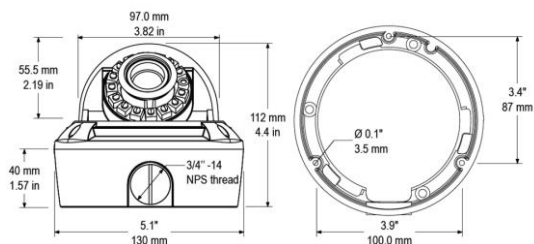

Specifications

Key features

- 1/2.8" Progressive Scan CMOS
- VF Lens 3.0-12mm
- WDR>120dB
- Full HD 1080P
- Triple Streams
- IR Range 15-20m
- 3D DNR,ICR

Dimension

Accessories

CAMERA	
Image Sensor	1/2.8" Progressive Scan CMOS
Min. illumination	Color 0.1Lux;IR ON 0 Lux
Day & Night	ICR
Shutter Speed	1/50-1/64000
Auto Iris	Yes
Wide Dynamic Range	True WDR>120dB
Digital Noise Reduction	2D/3D
Lens	3.0-12mm Lens
FOV	87° ~ 35°
IR LED	12pcs
IR Range	15-20m
IMAGE	
Video Compression	H.264 High/Main/Baseline Profile, MJPEG
Bit Rate (CBR/VBR)	Main stream:500kb-12000kb ;Sub stream 100kb-6000kb
Audio Compression	G.711 ,RAW_PCM
Max.Resolution	1920x1080/30fps
Stream	Stream1 1920x1080/1280x720 Stream 2 D1 to QVGA Stream 3 1920x1080 to QVGA
Image Setting	Rotate Mode,Saturation,Brightness,Contrast,Sharpness
HLC	Auto
9:16 Corridor mode	N/A
DIS	N/A
ROI	N/A
Defog	N/A
NETWORK	
Network Protocols:	HTTP,HTTPS, TCP/IP, UDP/IP, RTSP, IPv4, IPv6, DHCP, NTP, PoE, Unicast and Multicast supported.
Alarm Trigger	Motion Detection,Network disconnect,Disk alarm,I/O alarm
RTSP Video	Standard RFC2326, Support QuickTime / VLC Player.
Security	User security authentication, Reset, Hardware WatchDog
Web Language	English, Chinese, Polish, Italian, Portuguese, Spanish.(Sunell Brand)
System Compatibility	Onvif,CGI
INTERFACE	
Ethernet	1 Ethernet (10/100 Base-T) RJ-45 Connector
Audio I/O	1ch Audio In,1ch Audio Out
Alarm I/O	Default Not support,optional 1ch Alarm In,1ch Alarm Out
RS485	N/A
BNC Output	Yes
Reset Button	Yes
Edge Storage	Micro SD/SDHC slot Max 32GB
GENERAL	
Power Supply	DC12V/POE
Power Consumption	5W(IR LED OFF); 7W (IR LED ON)
Operating Temperature	-10℃~+50℃
Operating Humidity	0% - 90% RH
Ingress Protection	IP66
Approvals	CE / FCC / IOS9001/ IOS14001
Product Dimensions	φ 130×112mm
Product Weight	900g