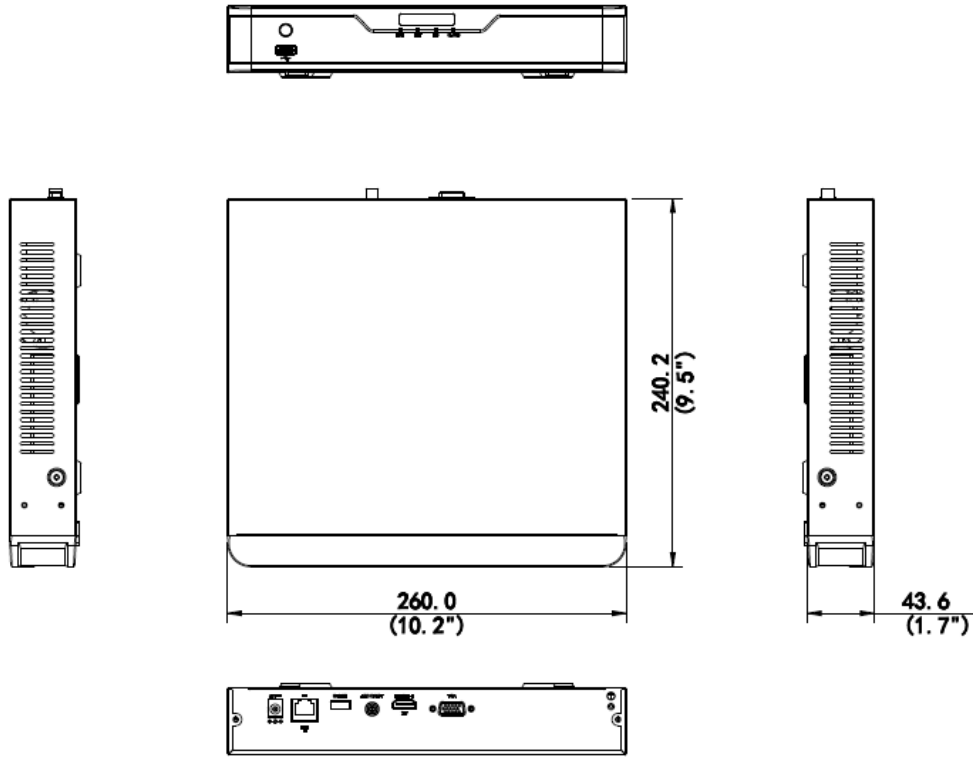

## Specifications

	PS-NVR2301-04S	PS-NVR2301-08S
<b>Video/Audio Input</b>		
IP Video Input	4-ch	8-ch
<b>Network</b>		
Incoming bandwidth	40Mbps	48Mbps
Outgoing bandwidth	48Mbps	48Mbps
Remote Users	128	
Protocols	P2P, UPnP, NTP, DHCP, PPPoE, IPv4, IPv6	
<b>Video/Audio Output</b>		
HDMI/VGA Output	HDMI: 4K (3840x2160) /30Hz, 1920x1080p /60Hz, 1920x1080p /50Hz, 1600x1200 /60Hz, 1280x1024 /60Hz, 1280x720 /60Hz, 1024x768 /60Hz VGA: 1920x1080p /60Hz, 1920x1080p /50Hz, 1600x1200 /60Hz, 1280x1024 /60Hz, 1280x720 /60Hz, 1024x768 /60Hz	
Audio Output	1-ch, RCA	
Recording Resolution	8MP/6MP/5MP/4MP/3MP/1080p/960p/720p/D1/2CIF/CIF	
Synchronous Playback	4-ch	8-ch
Corridor Mode Screen	3/4	3/4/5/7/9
<b>Decoding</b>		
Decoding format	Ultra 265, H.265, H.264	
Live view/ Playback	8MP/6MP/5MP/4MP/3MP/1080p/960p/720p/D1/2CIF/CIF	
Capability	1 x 4K@30, 2 x 4MP@30, 4 x 1080p@30, 8 x 720p@30	
<b>Hard Disk</b>		
SATA	1 SATA interface	
Capacity	up to 10TB for each disk	
<b>Smart</b>		
VCA Detection	Face detection, Intrusion detection, Cross line detection, Audio detection, Defocus detection, Scene change detection, Auto tracking	
VCA Search	Face search, Behavior search	
Statistical Analysis	People counting	
<b>External Interface</b>		
Network Interface	1 RJ-45 10M/100M self-adaptive Ethernet Interface	
USB Interface	Rear panel : 1 x USB2.0, Front panel : 1 x USB2.0	
<b>General</b>		
Power Supply	12V DC Power Consumption: ≤ 5 W( without HDD )	
Working Environment	-10°C ~ +55°C ( +14°F ~ +131°F ), Humidity ≤ 90% RH(non-condensing)	
Dimensions(W×D×H)	260.0mm × 240.2mm × 43.6mm (10.2"× 9.5"× 1.7")	
Weight ( without HDD )	≤ 1 Kg (2.2 lb )	

## Dimensions