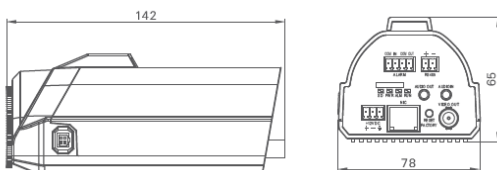

Key Features

- 1/3" Progressive Scan CMOS
- WDR>120dB
- 1280x720P
- Triple Streams
- 3D DNR,ICR

Dimension

Accessories

Specifications

CAMERA	
Image Sensor	1/3" Progressive Scan CMOS
Min. illumination	Color 0.1Lux(AGC ON);B&W 0.01Lux(AGC ON)
Day & Night	Auto ICR
Shutter Speed	1/50-1/64000
Auto Iris	N/A
Wide Dynamic Range	True WDR>120dB
Digital Noise Reduction	2D/3D
Lens	1/2.7" 2.7-12mm Megapixel lens
FOV	N/A
IR LED	Depends on IR illuminator housing
IR Range	Depends on IR illuminator housing
IMAGE	
Video Compression	H.264 High/Main/Baseline Profile, MJPEG
Bit Rate (CBR/VBR)	Main stream:500kb-8000kb ;Sub stream 100kb-6000kb
Audio Compression	G.711 ,RAW_PCM
Max.Resolution	1280x720/30fps
Stream	Stream1 1280x720 Stream 2 D1 to QVGA Stream 3 1280x720 to QVGA
Image Setting	Rotate Mode,Saturation,Brightness,Contrast,Sharpness
HLC	Auto
9:16 Corridor mode	N/A
DIS	N/A
ROI	N/A
Defog	N/A
NETWORK	
Network Protocols:	HTTP,HTTPS, TCP/IP, IPv4 , IPv6 ,UDP/IP, RTSP, DHCP, NTP, PPOE, Unicast and Multicast supported.
Alarm Trigger	Motion Detection,Network disconnect, Disk alarm,I/O alarm
RTSP Video	Standard RFC2326, Support QuickTime / VLC Player.
Security	User security authentication, Reset, Hardware WatchDog
Web Language	English, Chinese, Polish, Italian, Portuguese, Spanish.
System Compatibility	Onvif ,CGI
INTERFACE	
Ethernet	1 Ethernet (10/100 Base-T) RJ-45 Connector
Audio I/O	1ch Audio In,1ch Audio Out
Alarm I/O	1ch Alarm In,1ch Alarm Out
RS485	Yes
BNC Output	Yes
Reset Button	Yes
Edge Storage	Micro SD/SDHC slot ,Max 32GB
GENERAL	
Power Supply	DC12V & IEEE802.3af (POE)
Power Consumption	5W(MAX)
Operating Temperature	-10°C~+50°C
Operating Humidity	0% - 90% RH
Ingress Protection	N/A
Approvals	CE / FCC / ISO9001 / ISO14001
Product Dimensions	142mm(D)x78mm(W)x65mm(H)
Product Weight	360g